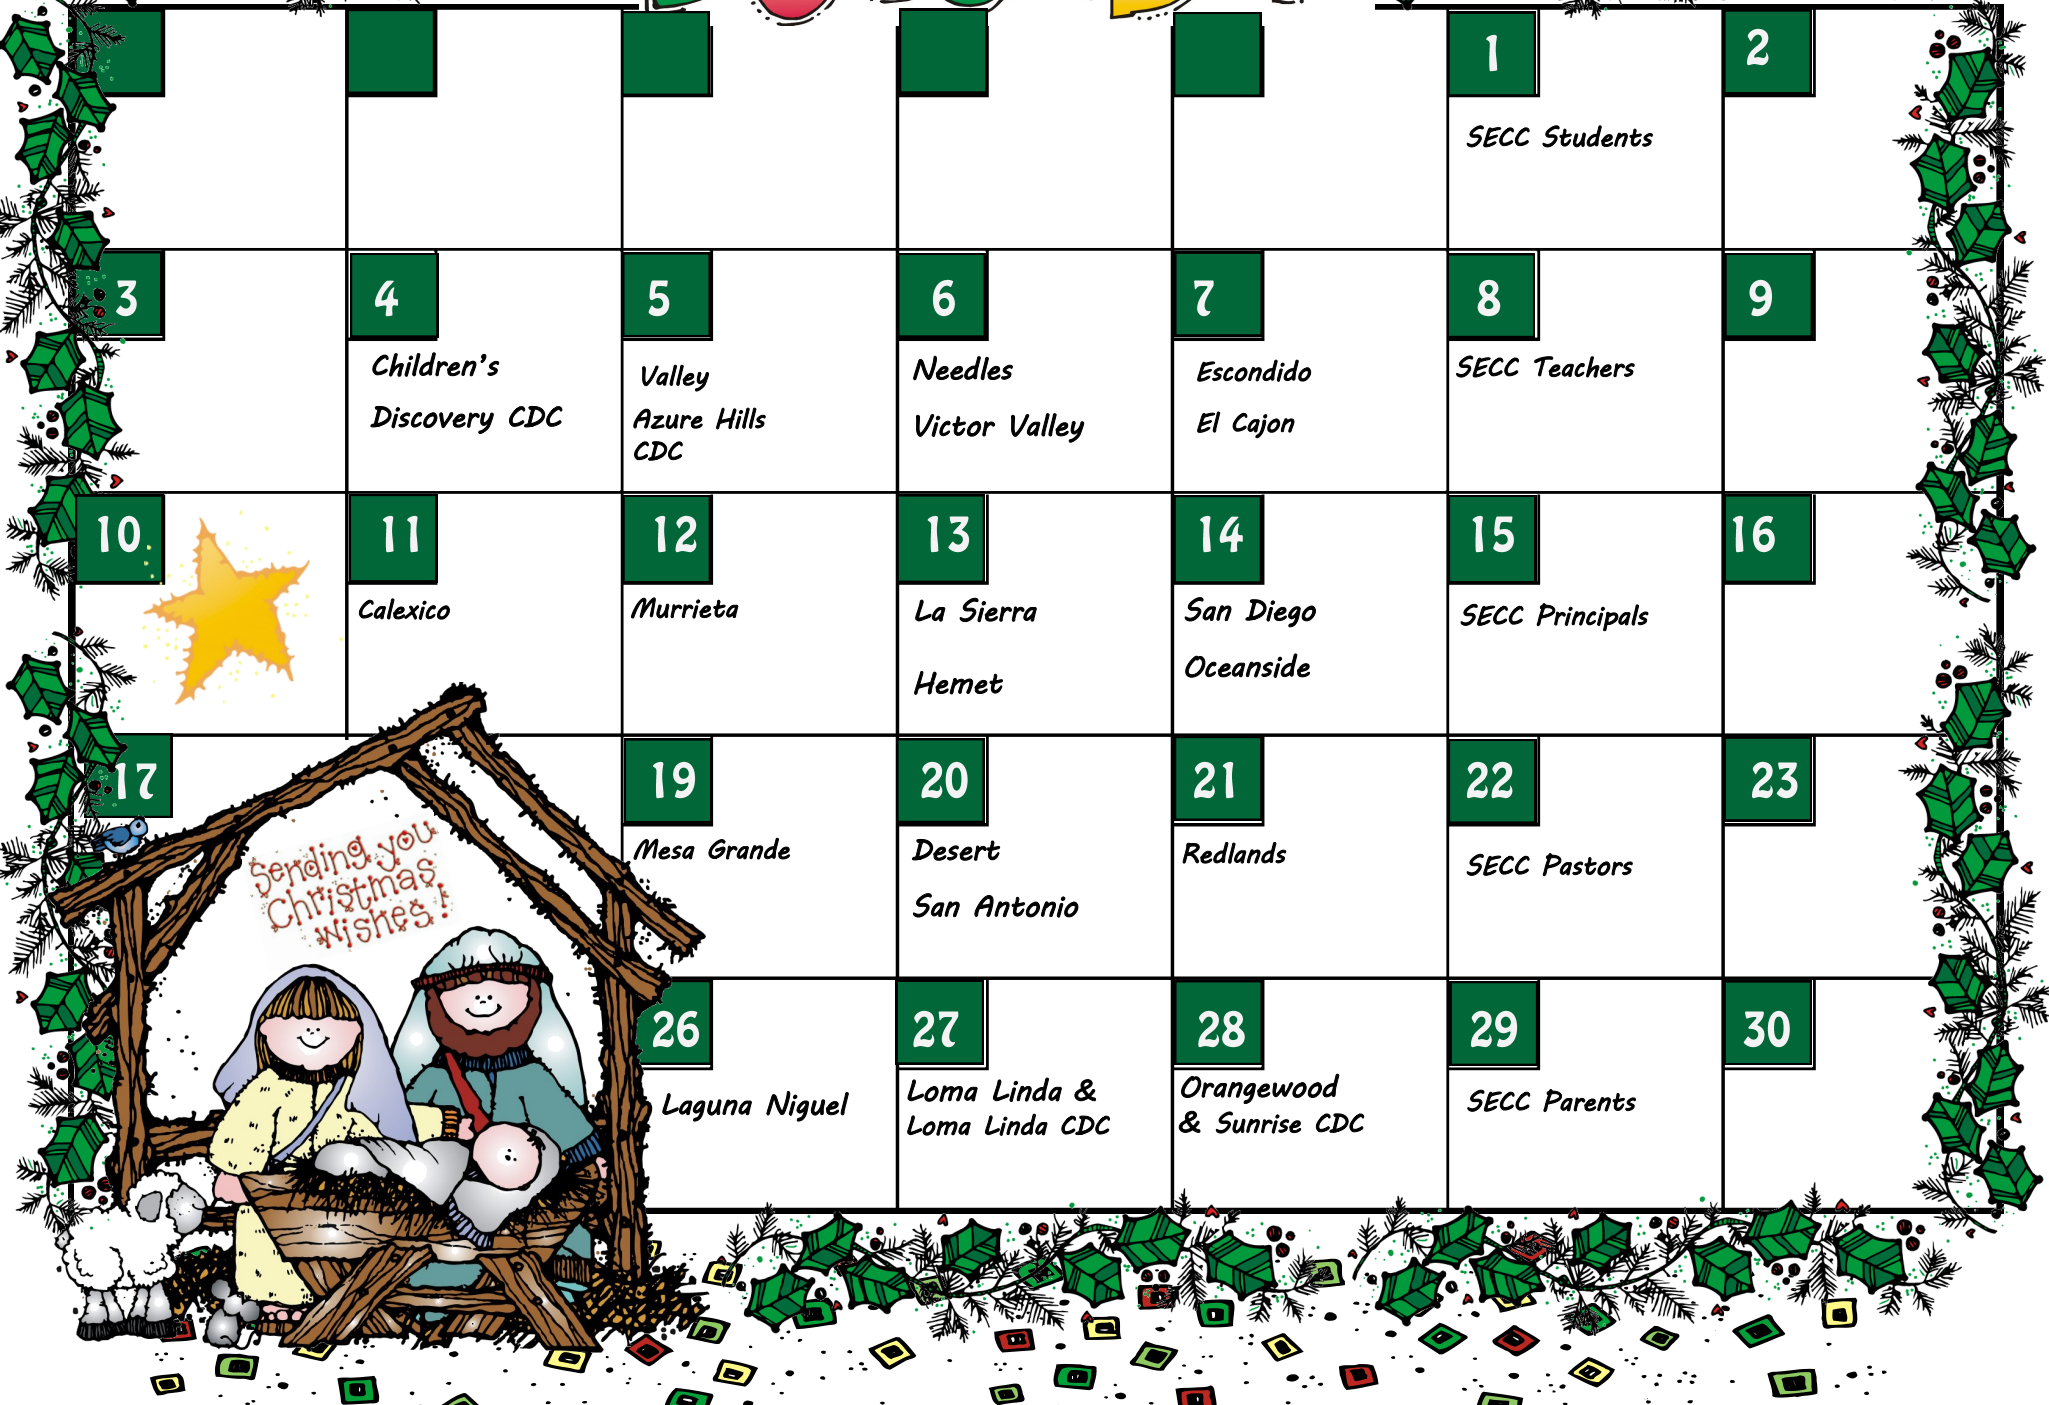

December

1

SECC Students

2

3

4

*Children's
Discovery CDC*

5

*Valley
Azure Hills
CDC*

6

*Needles
Victor Valley*

7

*Escondido
El Cajon*

8

SECC Teachers

9

10

11

Calexico

12

Murrieta

13

*La Sierra
Hemet*

14

20

*Desert
San Antonio*

21

Redlands

22

SECC Pastors

23

26